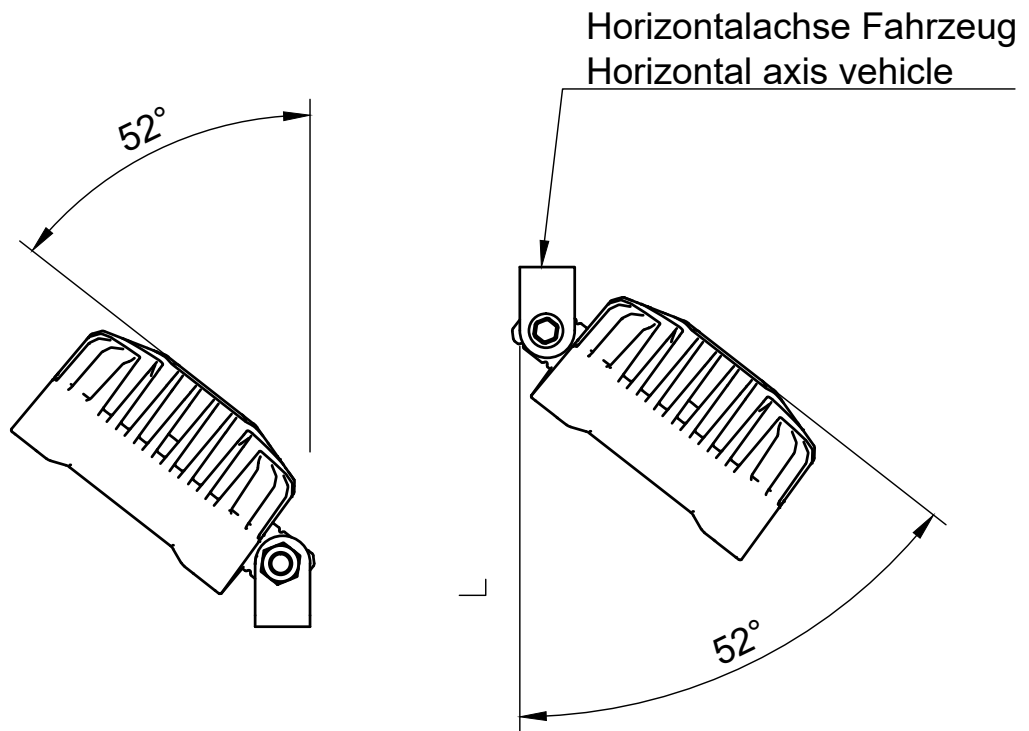

Anbauvorschrift für LED-MARTIN RS1700
 Mounting Specification LED-MARTIN RS1700

Dept. TECH	Technical reference	Created by LED-MARTIN GmbH 03.12.2024	Approved by MD		
		Document type	Document status		
		Title RS1700 Anbauvorschrift Mounting Instructions	DWG No. RS1700-11052021		
		Rev.	Date of issue 11.05.2021	Sheet 1/1	